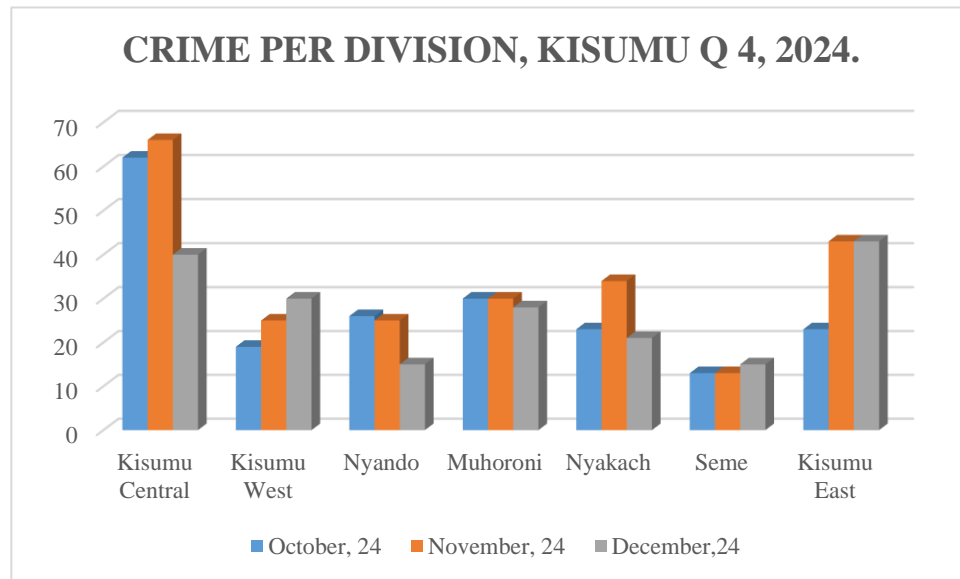

Graphical presentation of Crime Data per Division: Kisumu: