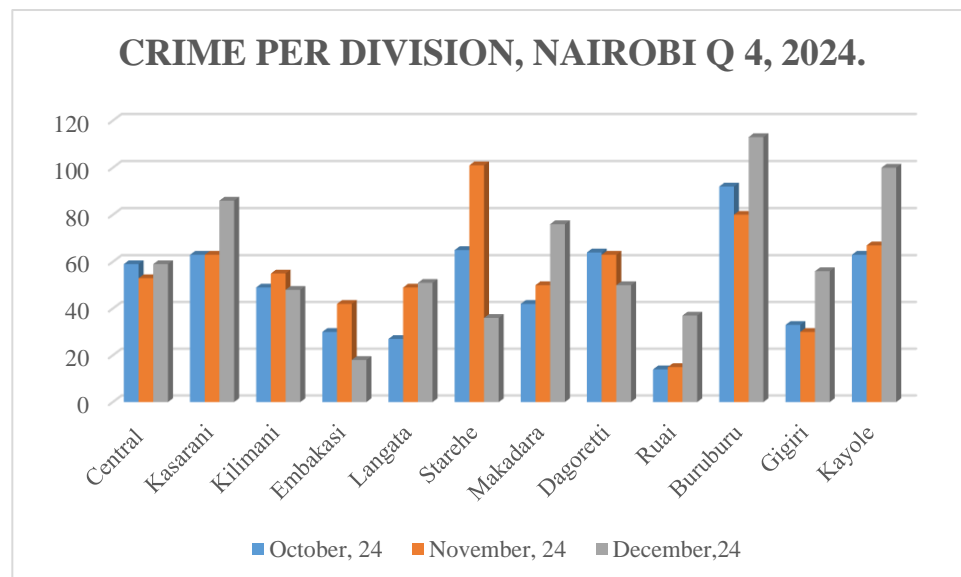

It is further worth noting that in Nairobi County, the most number of incidents in any particular month were recorded in the month of December.

Unlike the previous month of November, 2024 whereby crime was most prevalent in the Starehe Division of Nairobi County with a total of **101** cases were recorded, in the month of December, 2024 crime was most prevalent in the Buruburu Division of the Nairobi County whereby a total of **113** criminal cases were recorded. On the other hand, the least number of cases were recorded in Embakasi Division whereby a total of **18** criminal cases were recorded.

It is worth noting that in the last quarter of the year 2024, the Kasarani Division, Langata Division, Makadara Division, Ruai Division and Kayole Division recorded a steady rise in crime.

Graphical presentation of Crime Data per Division: Nairobi:

The Kisumu County:

The Kisumu County recorded an **18.64%** drop in crime rate in the period between November and December, 2024. A total of **192** criminal cases were recorded in the month of December, 2024 compared to **236** cases that were recorded in November.

The most number of incidents were recorded in Kisumu Central Division whereby a total of **40** incidents were recorded. This is however, a **39.39%** drop in crime rate in Kisumu Central Division in comparison to the November crime statistics. The least number of incidents were recorded in Nyando and Seme Division which recorded **15** incidents each. The Kisumu West, Seme & Kisumu East Police Divisions recorded a steady rise in criminal activities in the last quarter of 2024. On the other hand, the Nyando Police Division recorded a steady decline in crime rate of the last three months of the year 2024.