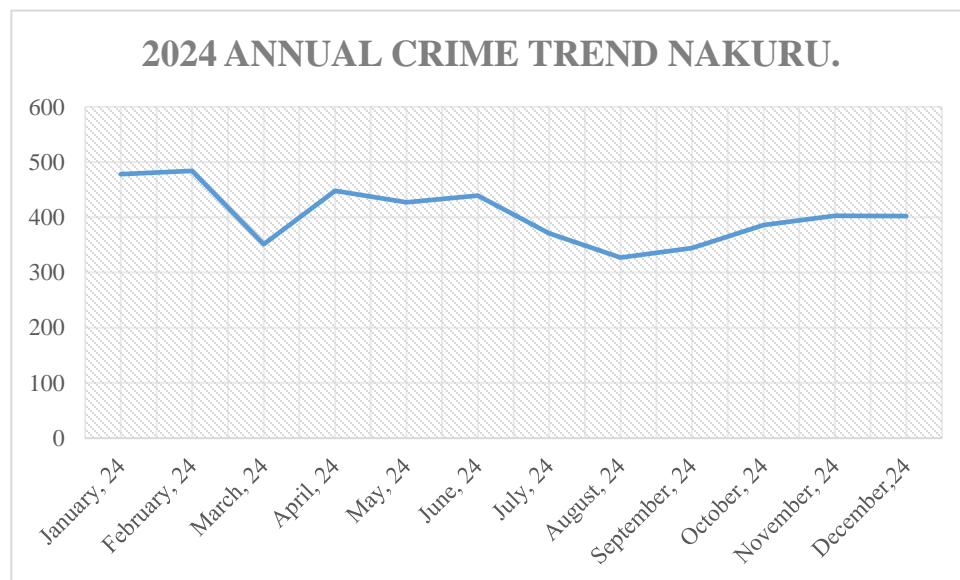

On the other hand, crimes falling under the category of offenses against morality recorded the highest percentage increase in the number of incidents recorded in the year 2024 at **8.74%** increase compared to the crime statistics under this category in 2023. Similar, crimes under the category of offenses against persons, break ins, stealing, criminal damage and economic crimes recorded a net percentage increase in crime statistics for 2024 compared to 2023 at **8.15%**, **0.18%**, **4.31%**, **3.79%** and **8.12%** increase respectively.

*Graphical presentation of Data crime per category: 2023 & 2024:*

In the general crime trend for the year 2024, the most number of criminal activities were recorded in the month of May whereby a total of **4179** incidents were recorded. On the other hand, the least number of criminal activities were witnessed in the month of October whereby a total of **3313** incidents were recorded.

Below is a line graph representation of crime data under different sections:

*General Crime trend: Sample population, 2024:*

*General Crime Trend: Cities, 2024:*

*Crime Trend: Nairobi City, 2024:*

*Crime Trend: Kisumu City, 2024:*

*Crime Trend: Mombasa City, 2024:*

*Crime Trend: Nakuru City, 2024:*

**CRIME ANALYSIS PER DIVISION: CITIES DECEMBER, 2024:**

**The Nairobi County:**

In the Nairobi City, a total of **730** incidents were recorded in the month of December, 2024. This is a **9.28%** rise in crime rate within the Nairobi County compared to the crime statistics for the month of November, 2024.