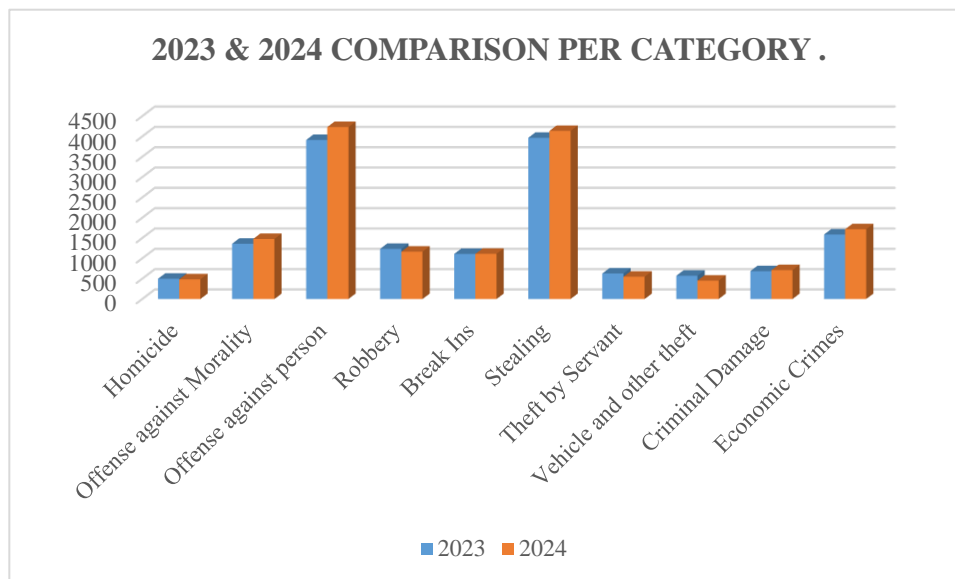

Crime statistics comparison per year: 2023 & 2024:

2023 & 2024 COMPARISON PER CATEGORY.				
	2023	2024	Diff	% Diff
Homicide	500	486	-14	2.80% -ve
Offense against Morality	1361	1480	119	8.74% +ve
Offense against person	3913	4232	319	8.15% +ve
Robbery	1234	1165	-69	5.59% -ve
Break Ins	1110	1112	2	0.18% +ve
Stealing	3966	4137	171	4.31% +ve
Theft by Servant	629	549	-80	12.72% -ve
Vehicle and other theft	574	453	-121	21.08% -ve
Criminal Damage	686	712	26	3.79% +ve
Economic Crimes	1588	1717	129	8.12% +ve

Graphical presentation of Data crime per category: 2023 & 2024:

In the general crime trend for the year 2024, the most number of criminal activities were recorded in the month of May whereby a total of **4179** incidents were recorded. On the other hand, the least number of criminal activities were witnessed in the month of October whereby a total of **3313** incidents were recorded.

Below is a line graph representation of crime data under different sections: