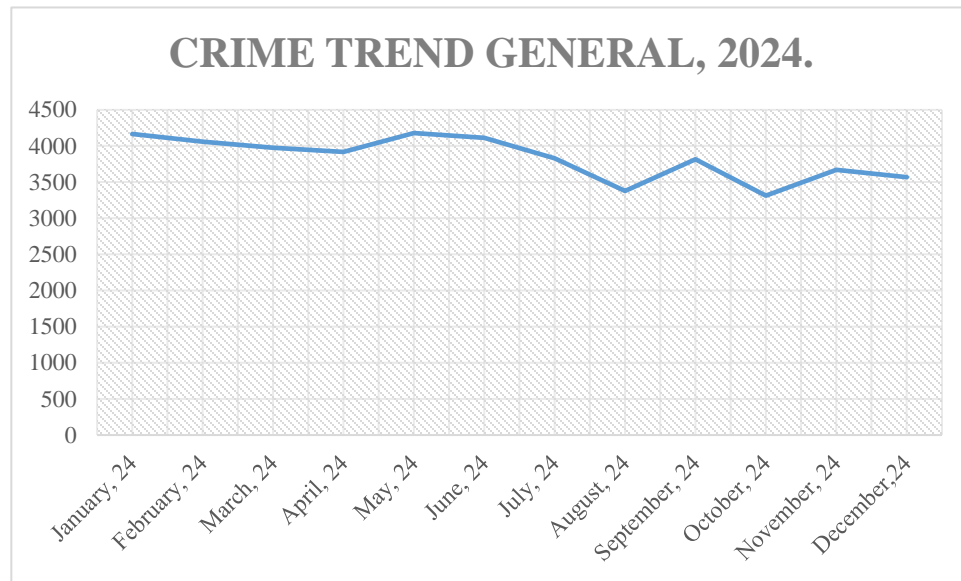

General Crime trend: Sample population, 2024: