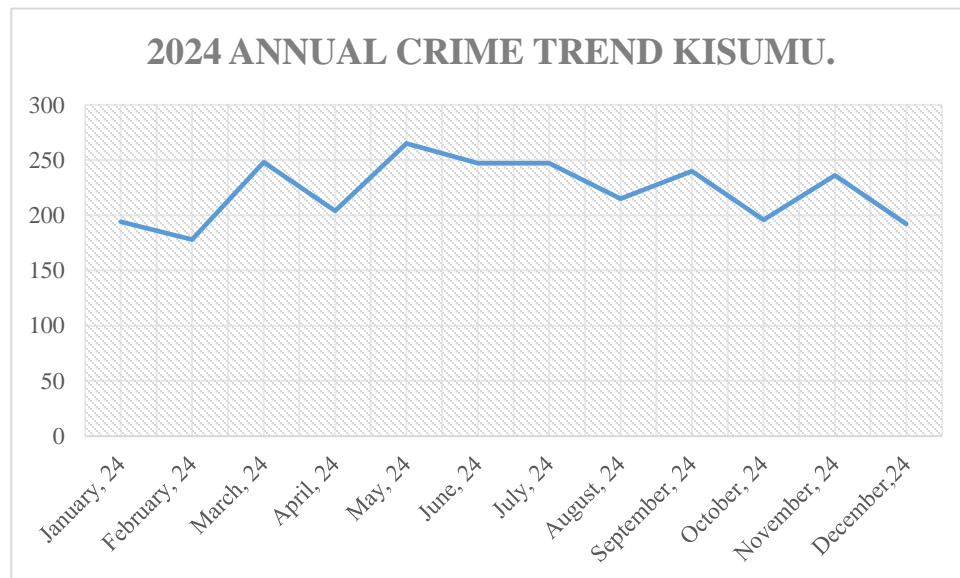

The year 2024 witnessed a general increase in different forms of crime some of which were highlighted and made headlines in the mainstream.

A total of **45989** crime related incidents were recorded in the year 2024 and reported to the various law enforcement agencies within the republic. This is a **23.74%** rise in criminal activities within the sample population in comparison to the criminal activities that were reported in the year 2023 which stood at **37166** cases.

On the other hand, crimes falling under the category of offenses against morality recorded the highest percentage increase in the number of incidents recorded in the year 2024 at **8.74%** increase compared to the crime statistics under this category in 2023. Similar, crimes under the category of offenses against persons, break ins, stealing, criminal damage and economic crimes recorded a net percentage increase in crime statistics for 2024 compared to 2023 at **8.15%**, **0.18%**, **4.31%**, **3.79%** and **8.12%** increase respectively.

*Graphical presentation of Data crime per category: 2023 & 2024:*

In the general crime trend for the year 2024, the most number of criminal activities were recorded in the month of May whereby a total of **4179** incidents were recorded. On the other hand, the least number of criminal activities were witnessed in the month of October whereby a total of **3313** incidents were recorded.

Below is a line graph representation of crime data under different sections:

*General Crime trend: Sample population, 2024:*

*General Crime Trend: Cities, 2024:*

*Crime Trend: Nairobi City, 2024:*

*Crime Trend: Kisumu City, 2024:*