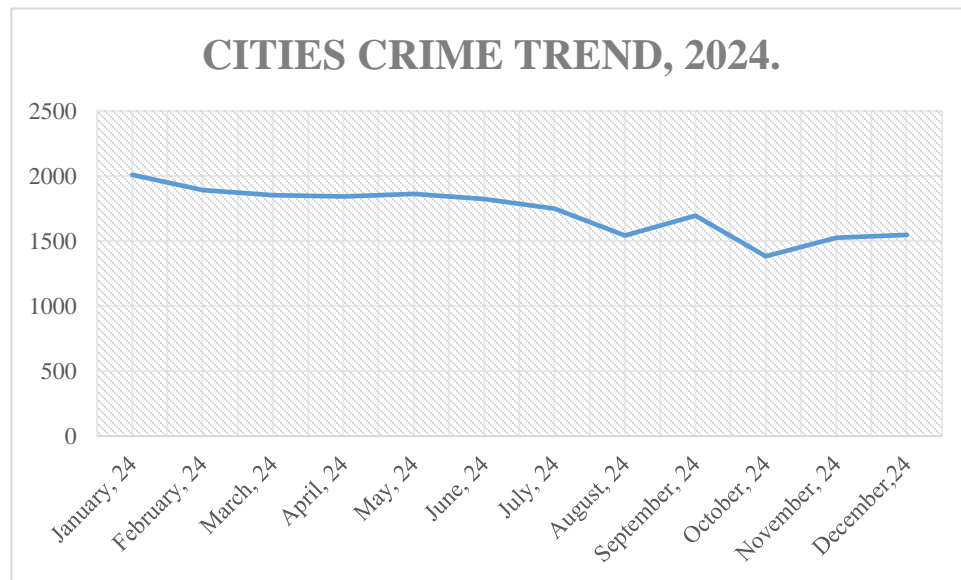

On the other hand, crimes falling under the category of offenses against morality recorded the highest percentage increase in the number of incidents recorded in the year 2024 at **8.74%** increase compared to the crime statistics under this category in 2023. Similar, crimes under the category of offenses against persons, break ins, stealing, criminal damage and economic crimes recorded a net percentage increase in crime statistics for 2024 compared to 2023 at **8.15%**, **0.18%**, **4.31%**, **3.79%** and **8.12%** increase respectively.

*Crime statistics comparison per year: 2023 & 2024:*

<b>2023 &amp; 2024 COMPARISON PER CATEGORY.</b>				
	<b>2023</b>	<b>2024</b>	<b>Diff</b>	<b>% Diff</b>
Homicide	500	486	-14	2.80% -ve
Offense against Morality	1361	1480	119	8.74% +ve
Offense against person	3913	4232	319	8.15% +ve
Robbery	1234	1165	-69	5.59% -ve
Break Ins	1110	1112	2	0.18% +ve
Stealing	3966	4137	171	4.31% +ve
Theft by Servant	629	549	-80	12.72% -ve
Vehicle and other theft	574	453	-121	21.08% -ve
Criminal Damage	686	712	26	3.79% +ve
Economic Crimes	1588	1717	129	8.12% +ve

*Graphical presentation of Data crime per category: 2023 & 2024:*

In the general crime trend for the year 2024, the most number of criminal activities were recorded in the month of May whereby a total of **4179** incidents were recorded. On the other hand, the least number of criminal activities were witnessed in the month of October whereby a total of **3313** incidents were recorded.

Below is a line graph representation of crime data under different sections:

*General Crime trend: Sample population, 2024:*

*General Crime Trend: Cities, 2024:*

*Crime Trend: Nairobi City, 2024:*

*Crime Trend: Kisumu City, 2024:*