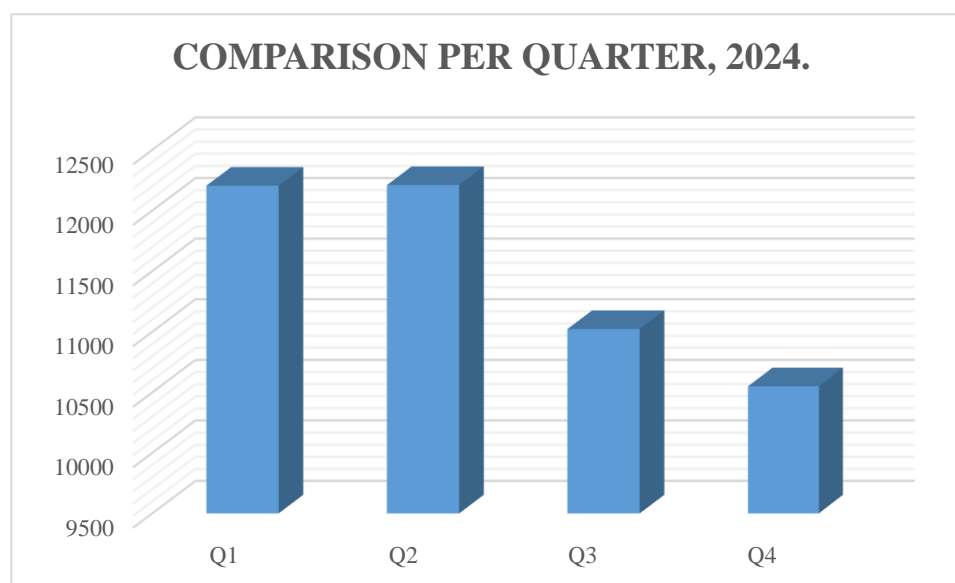

EXECUTIVE SUMMARY:

For the purposes of this report, a total of twelve counties were randomly sampled as a representation of the entire population inclusive of the gazetted cities within the republic of Kenya.

The year 2024 witnessed a general increase in different forms of crime some of which were highlighted and made headlines in the mainstream.

A total of **45989** crime related incidents were recorded in the year 2024 and reported to the various law enforcement agencies within the republic. This is a **23.74%** rise in criminal activities within the sample population in comparison to the criminal activities that were reported in the year 2023 which stood at **37166** cases.

Most of the criminal activities were witnessed in the first half of the year 2024, whereby a total of **12205** criminal cases and **12210** criminal cases were recorded in the 1st and 2nd quarters of the year 2024 respectively. On the other hand, a total of **11023** criminal cases and **10551** criminal cases were recorded in the 3rd and 4th quarters of the year respectively.

This is equally the trend that was taken in criminal activities that were witnessed across the gazetted cities within the Republic of Kenya.

Crime statistics per quarter: 2024.

	Q1	Q2	Q3	Q4
2024	12205	12210	11023	10551

Graphical presentation of Crime Data per Quarter: 2024.