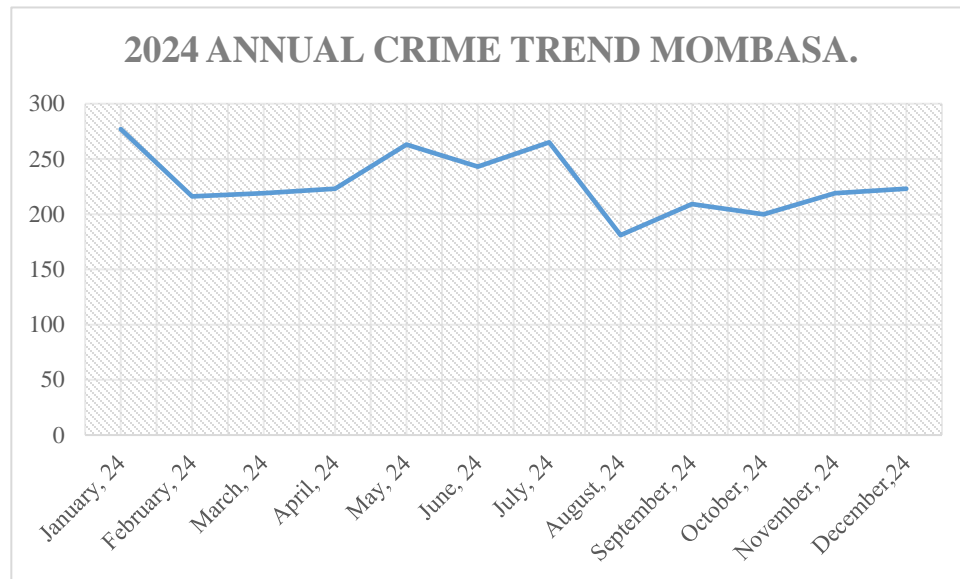

On the other hand, crimes falling under the category of offenses against morality recorded the highest percentage increase in the number of incidents recorded in the year 2024 at **8.74%** increase compared to the crime statistics under this category in 2023. Similar, crimes under the category of offenses against persons, break ins, stealing, criminal damage and economic crimes recorded a net percentage increase in crime statistics for 2024 compared to 2023 at **8.15%**, **0.18%**, **4.31%**, **3.79%** and **8.12%** increase respectively.

*Graphical presentation of Data crime per category: 2023 & 2024:*

In the general crime trend for the year 2024, the most number of criminal activities were recorded in the month of May whereby a total of **4179** incidents were recorded. On the other hand, the least number of criminal activities were witnessed in the month of October whereby a total of **3313** incidents were recorded.

Below is a line graph representation of crime data under different sections:

*General Crime trend: Sample population, 2024:*

*General Crime Trend: Cities, 2024:*

*Crime Trend: Nairobi City, 2024:*

*Crime Trend: Kisumu City, 2024:*

*Crime Trend: Mombasa City, 2024:*

*Crime Trend: Nakuru City, 2024:*

**CRIME ANALYSIS PER DIVISION: CITIES DECEMBER, 2024:**

**The Nairobi County:**

In the Nairobi City, a total of **730** incidents were recorded in the month of December, 2024. This is a **9.28%** rise in crime rate within the Nairobi County compared to the crime statistics for the month of November, 2024.