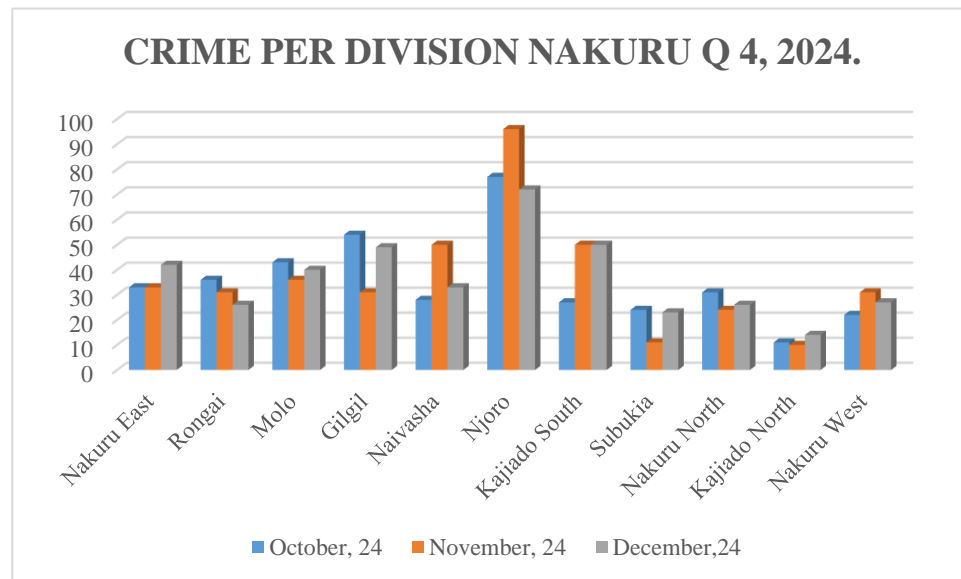

The Nakuru County:

Within the Nakuru County, a total of **402** criminal cases were recorded in December 2024. This is a drop by **0.25%** compared to the crime statistics for the month of November.

Graphical presentation of Crime Data per Division: Nakuru:

In the period under review, crime was most prevalent in the Njoro Police Division whereby a total of **72** criminal cases were reported. This constitutes **17.91%** of the total number of incidents that were recorded within the Nakuru County in the period under review.

On the other hand, crime was least prevalent in the Kajiado North Police Division whereby a total of only **14** criminal cases were reported to the various law enforcement agencies within the Division.

SECURITY TIPS AND ADVICE:

- ✓ Ensure your premise is properly secured. Reach us on www.rileyfalconsecurity.co.ke for free security audit and security advise.