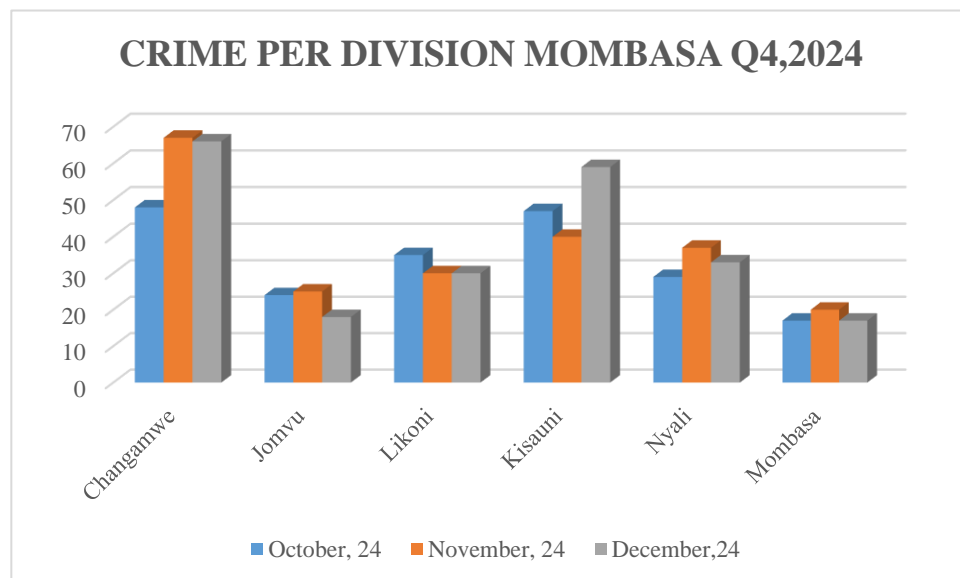

Graphical presentation of Crime Data per Division: Mombasa: