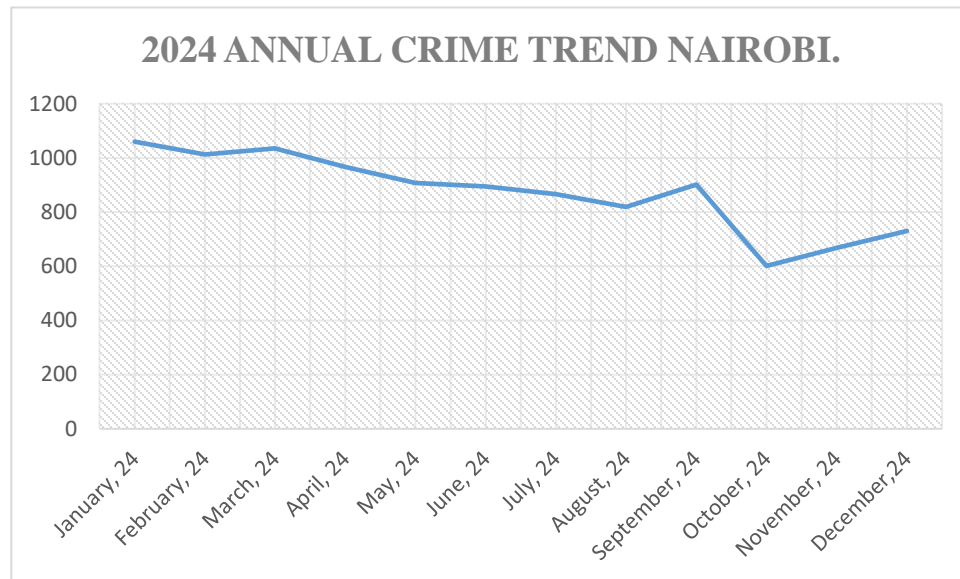

On the other hand, crimes falling under the category of offenses against morality recorded the highest percentage increase in the number of incidents recorded in the year 2024 at **8.74%** increase compared to the crime statistics under this category in 2023. Similar, crimes under the category of offenses against persons, break ins, stealing, criminal damage and economic crimes recorded a net percentage increase in crime statistics for 2024 compared to 2023 at **8.15%**, **0.18%**, **4.31%**, **3.79%** and **8.12%** increase respectively.

*Graphical presentation of Data crime per category: 2023 & 2024:*

In the general crime trend for the year 2024, the most number of criminal activities were recorded in the month of May whereby a total of **4179** incidents were recorded. On the other hand, the least number of criminal activities were witnessed in the month of October whereby a total of **3313** incidents were recorded.

Below is a line graph representation of crime data under different sections:

*General Crime trend: Sample population, 2024:*

*General Crime Trend: Cities, 2024:*

*Crime Trend: Nairobi City, 2024:*

*Crime Trend: Kisumu City, 2024:*

*Crime Trend: Mombasa City, 2024:*

*Crime Trend: Nakuru City, 2024:*

**CRIME ANALYSIS PER DIVISION: CITIES DECEMBER, 2024:**

**The Nairobi County:**

In the Nairobi City, a total of **730** incidents were recorded in the month of December, 2024. This is a **9.28%** rise in crime rate within the Nairobi County compared to the crime statistics for the month of November, 2024.